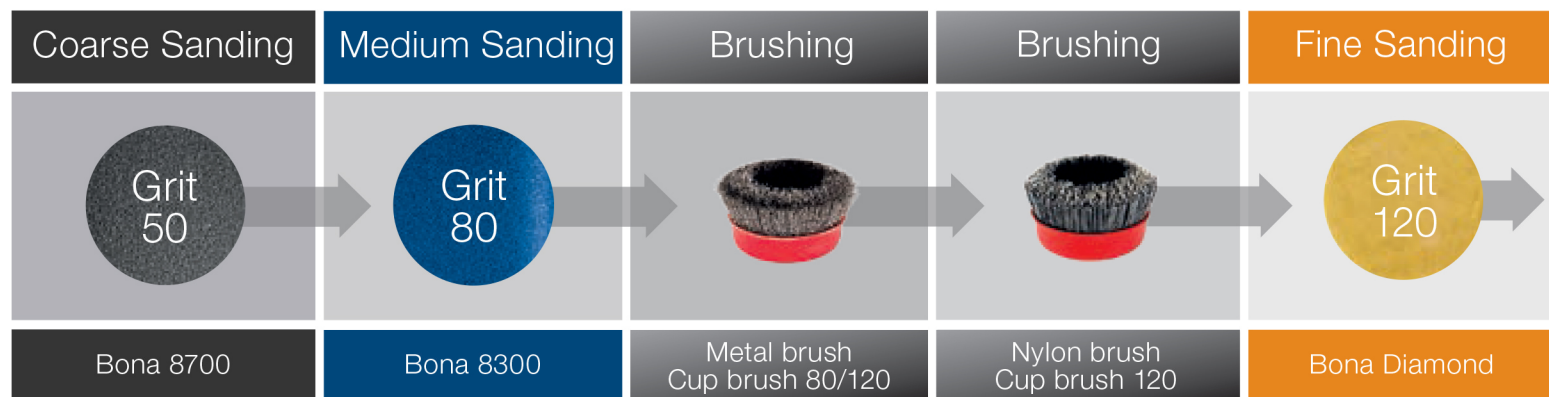

Bona SupraFlex

Brushing right up to the edge

- ✔ Performs sanding and brushing
- ✔ Flexibility and easy tool attachment
- ✔ Ideal for steps and small spaces

Bona SupraFlex

Brushing right up to the edge

Introducing Bona SupraFlex, the all-in-one edge tool. Suitable for both brushing and sanding wood and other substrates, Bona SupraFlex is the perfect edge sanding companion to the Bona Power Drive NEB, helping you with those hard-to-reach areas.

The ideal companion

Bona SupraFlex is the ideal companion and supports all functions of the Bona Power Drive NEB. From bare wood, to fine sanding and wire brushing for creative effects, this high performance edging tool enables unique 2-dimensional colour and brushed effects, right up to the edge.

Moveable head with quick snap makes it easy to get close to walls and hard-to-reach areas.

Added extras

Bona SupraFlex is presented in a handy Bona by Flex carry case, which also contains a dust guard, vacuum hose and Velcro sanding pad. The dust guard connects to the DCS 70 with ease, to enable healthy, dust-free sanding.

Note

Use at lowest speed for optimal control when brushing edges with Bona SupraFlex.

Easy edge sanding and brushing steps

For best results, Bona recommends the following steps for sanding and brushing:

AMF 100000
Bona SUPRAFLEX