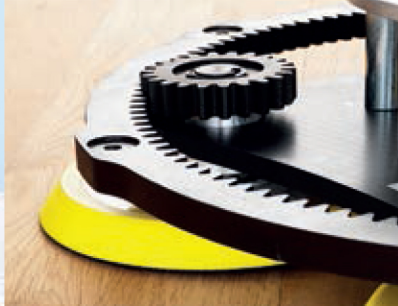

Passion for Wood Floors

Established in 1919, Bona is a world leading innovator with a unique system for wooden floor treatment. Through subsidiaries and distributors we have local presence in more than 90 different countries enabling us to be close to our customers and craftsmen.

Our long commitment and passion for wooden floors enable us to offer lasting, sustainable results that meet all wooden floor needs for professionals and floor owners alike.